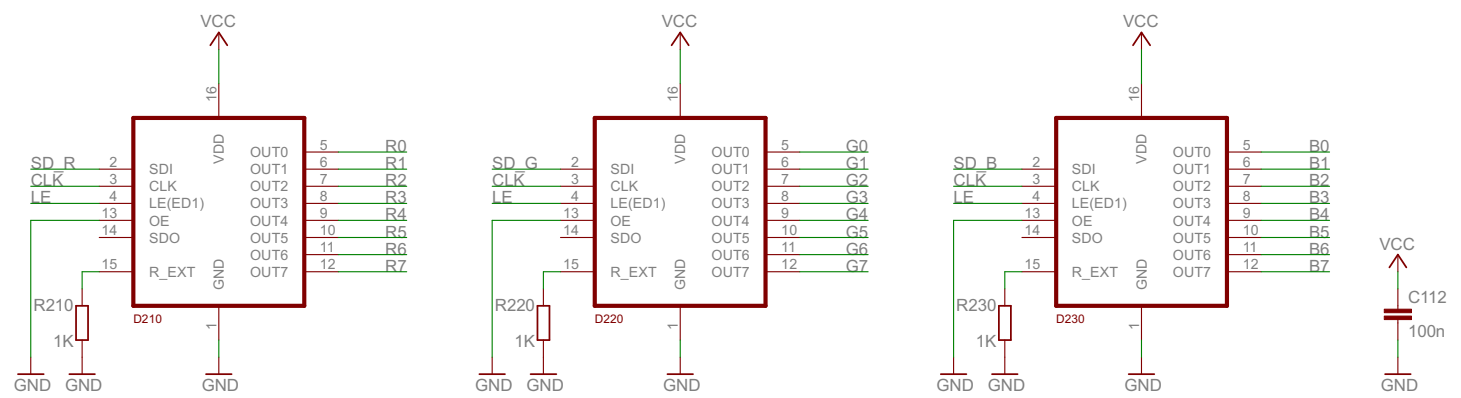

CPU, Power, EEPROM, RS232

TITLE: PR0ducer_RGB

Document Number: REV:

Date: 21.06.2014 16:26:18 Sheet: 1/2

<h1>RGB, LED- Driver, Audio</h1>	
TITLE: PR0ducer_RGB	
Document Number:	REV:
Date: 21.06.2014 16:26:18	Sheet: 2/2