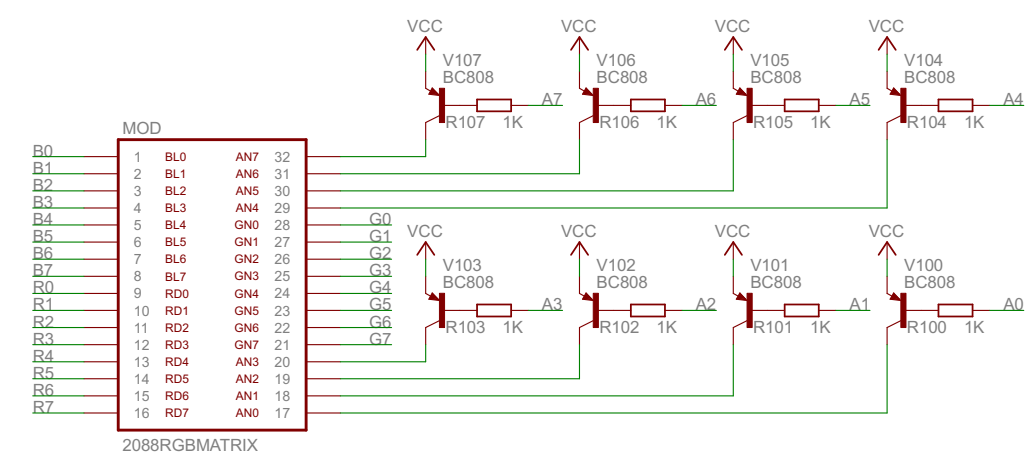

CPU, Power, EEPROM, RS232

TITLE: PR0ducer_RGB

Document Number: REV:

Date: 21.06.2014 16:26:18 Sheet: 1/2

<h1>RGB, LED- Driver, Audio</h1>	
TITLE: PR0ducer_RGB	
Document Number:	REV:
Date: 21.06.2014 16:26:18	Sheet: 2/2