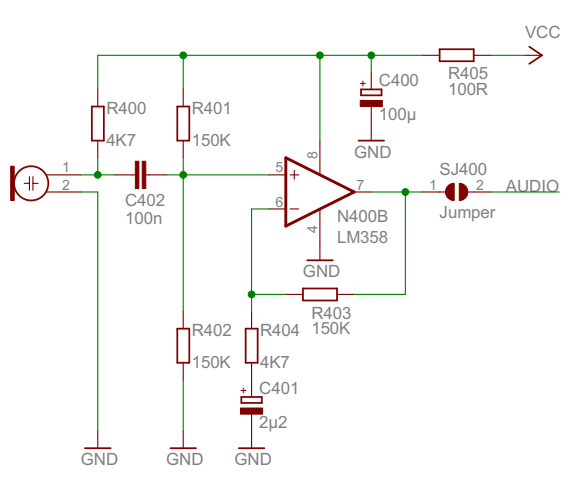

CPU, Power, EEPROM, RS232

TITLE: PR0ducer_RGB

Document Number: REV:

Date: 21.06.2014 16:26:18 Sheet: 1/2

<h1>RGB, LED- Driver, Audio</h1>	
TITLE: PR0ducer_RGB	
Document Number:	REV:
Date: 21.06.2014 16:26:18	Sheet: 2/2